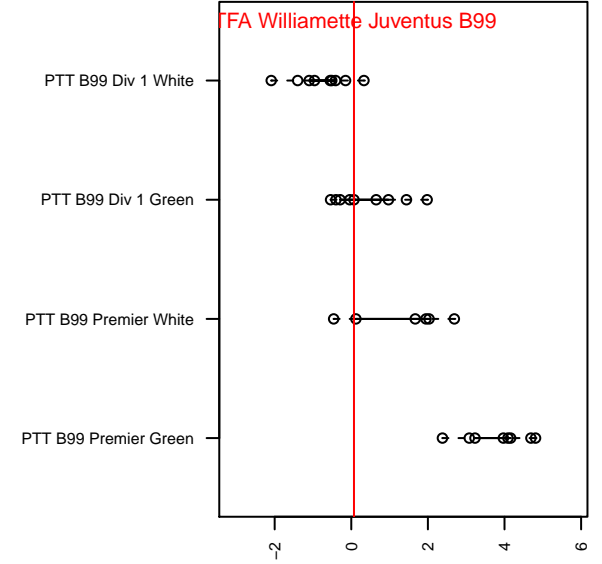

FA Williamette Juventus B99